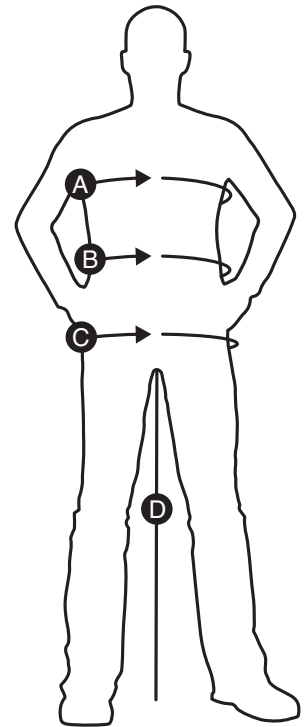

SCANIA TRUCK GEAR

SIZE CHART

BODY MEASUREMENT MEN

Measurements should be taken directly on your body (cm).

JACKETS, SWEATSHIRTS & T-SHIRTS

	S	M	L	XL	XXL	XXXL
A: Chest	92	98	104	110	116	122
C: Seat	96	102	108	114	120	126

JEANS, TROUSERS & SHORTS

	28	30	32	34	36	38
B: Waist	80	85	90	95	100	105
C: Seat	96	102	108	114	120	126
D: Inside leg	82	84	84	86	86	87

BODY MEASUREMENT WOMEN

Measurements should be taken directly on your body (cm).

JACKETS, SWEATSHIRTS & T-SHIRTS

	S	M	L	XL	XXL
A: Chest	86	92	98	104	110
B: Waist	68	74	80	86	92
C: Seat	93	99	105	111	117